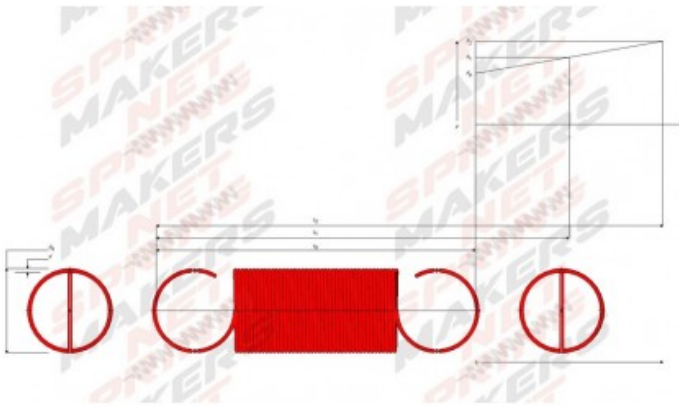

Product title:

Muelle tracción M02MCPF4734

Product image:

Product price:

€1.80

Product short description:

Muelle Tracción

Product features:

FREE LENGTH: 34
OUTSIDE DIAMETER: 9
WIRE DIAMETER: 0,4
ACTIVE COILS: 43
SPRING RATE (K): 0,00954
RAW MATERIAL: EN 10270-1 SH
SURFACE COATING: NO PROTECTION
INITIAL TENSION: 0,30
LOAD LENGTH L1: 54
LOAD AT L1: 0,491

Product description:

Muelles de tracción estándar

Diseñado de acuerdo a **EN 13906-2: 2001**

Fabricado en España