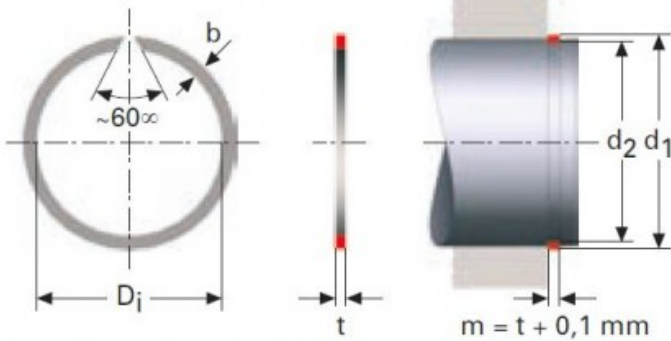

# RECTANGULAR SECTION RINGS FOR SHAFTS RSW M23LE7764

Product image:

Product price:

**€10.48**

Product short description:

RECTANGULAR SECTION RINGS FOR SHAFTS RSW

Product features:

WIDTH (t): 2.5  
INSIDE DIAMETER: 92  
SHAFT DIAMETER (d1): 95  
WIDE (b): 3.4  
SHAFT GROOVE DIAMETER (d2): 93

Product description:

RECTANGULAR SECTION RINGS FOR SHAFTS RSW

The rectangular cross-section of these retaining rings allows.

for higher loads than the round wire alternatives.

All dimensions are in mm.

Raw material steel CK 67.