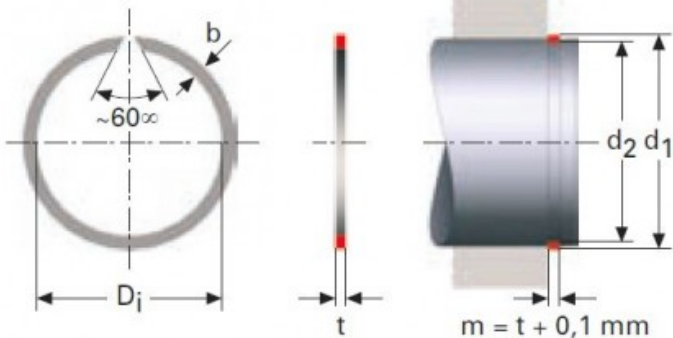

Product title:

RECTANGULAR SECTION RINGS FOR SHAFTS

RSW M23LE7763

Product image:

Product price:

€10.48

Product short description:

RECTANGULAR SECTION RINGS FOR SHAFTS RSW

Product features:

WIDTH (t): 2.5
INSIDE DIAMETER: 87
SHAFT DIAMETER (d1): 90
WIDE (b): 3.4
SHAFT GROOVE DIAMETER (d2): 88

Product description:

RECTANGULAR SECTION RINGS FOR SHAFTS RSW

The rectangular cross-section of these retaining rings allows.

for higher loads than the round wire alternatives.

All dimensions are in mm.

Raw material steel CK 67.

Phosphated & slightly oiled.