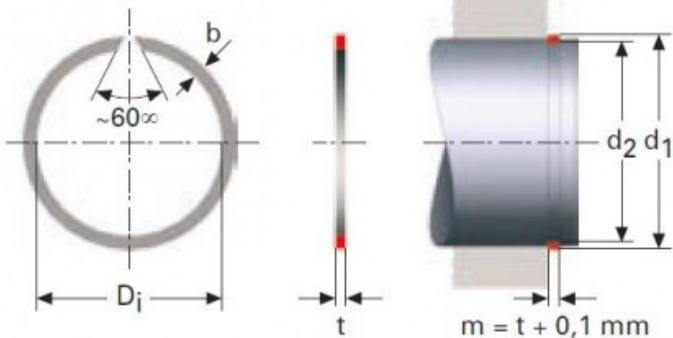

Product title:

RECTANGULAR SECTION RINGS FOR SHAFTS

RSW M23LE7737

Product image:

Product price:

€2.22

Product short description:

RECTANGULAR SECTION RINGS FOR SHAFTS RSW

Product features:

WIDTH (t): 1
INSIDE DIAMETER: 11.2
SHAFT DIAMETER (d1): 12
WIDE (b): 1.3
SHAFT GROOVE DIAMETER (d2): 11.5

Product description:

RECTANGULAR SECTION RINGS FOR SHAFTS RSW

The rectangular cross-section of these retaining rings allows.

for higher loads than the round wire alternatives.

All dimensions are in mm.

Raw material steel CK 67.

Phosphated & slightly oiled.