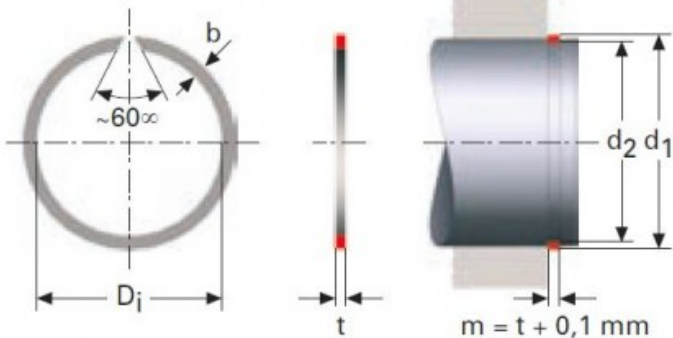

Product title:

RECTANGULAR SECTION RINGS FOR SHAFTS

RSW M23LE7736

Product image:

Product price:

€2.22

Product short description:

RECTANGULAR SECTION RINGS FOR SHAFTS RSW

Product features:

WIDTH (t): 1
INSIDE DIAMETER: 9.4
SHAFT DIAMETER (d1): 10
WIDE (b): 1.3
SHAFT GROOVE DIAMETER (d2): 9.6

Product description:

RECTANGULAR SECTION RINGS FOR SHAFTS RSW

The rectangular cross-section of these retaining rings allows.

for higher loads than the round wire alternatives.

All dimensions are in mm.

Raw material steel CK 67.

Phosphated & slightly oiled.