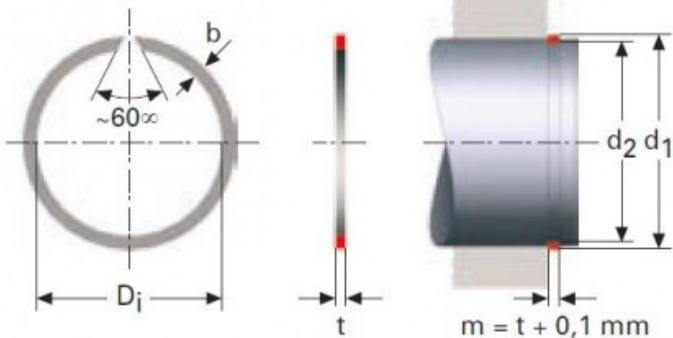

## RSW M23LE7733

Product image:

Product price:

**€2.22**

Product short description:

RECTANGULAR SECTION RINGS FOR SHAFTS RSW

Product features:

WIDTH (t): 0.7  
INSIDE DIAMETER: 6.5  
SHAFT DIAMETER (d1): 7  
WIDE (b): 1.2  
SHAFT GROOVE DIAMETER (d2): 6.7

Product description:

RECTANGULAR SECTION RINGS FOR SHAFTS RSW

The rectangular cross-section of these retaining rings allows.

for higher loads than the round wire alternatives.

All dimensions are in mm.

Raw material steel CK 67.