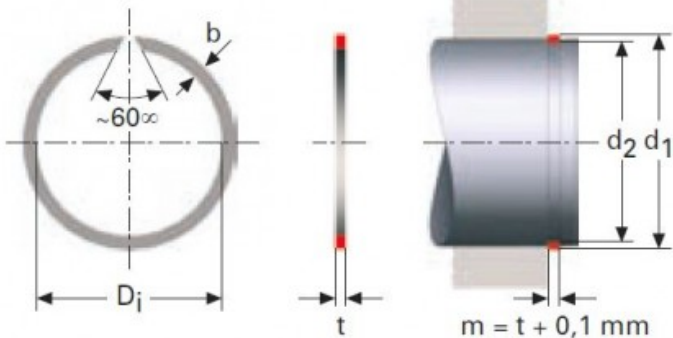

Product title:

RECTANGULAR SECTION RINGS FOR SHAFTS

RSW M23LE7732

Product image:

Product price:

€2.22

Product short description:

RECTANGULAR SECTION RINGS FOR SHAFTS RSW

Product features:

WIDTH (t): 0.7
INSIDE DIAMETER: 5.6
SHAFT DIAMETER (d1): 6
WIDE (b): 1.1
SHAFT GROOVE DIAMETER (d2): 5.7

Product description:

RECTANGULAR SECTION RINGS FOR SHAFTS RSW

The rectangular cross-section of these retaining rings allows.

for higher loads than the round wire alternatives.

All dimensions are in mm.

Raw material steel CK 67.

Phosphated & slightly oiled.