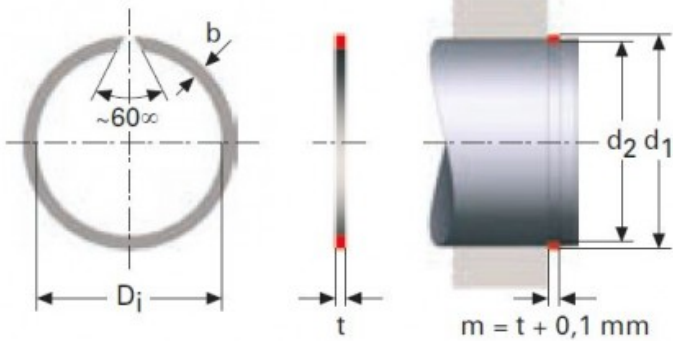

Product title:

RECTANGULAR SECTION RINGS FOR SHAFTS

RSW M23LE7731

Product image:

Product price:

€2.22

Product short description:

RECTANGULAR SECTION RINGS FOR SHAFTS RSW

Product features:

WIDTH (t): 0.5
INSIDE DIAMETER: 4.7
SHAFT DIAMETER (d1): 5
WIDE (b): 1
SHAFT GROOVE DIAMETER (d2): 4.8

Product description:

RECTANGULAR SECTION RINGS FOR SHAFTS RSW

The rectangular cross-section of these retaining rings allows.

for higher loads than the round wire alternatives.

All dimensions are in mm.

Raw material steel CK 67.

Phosphated & slightly oiled.