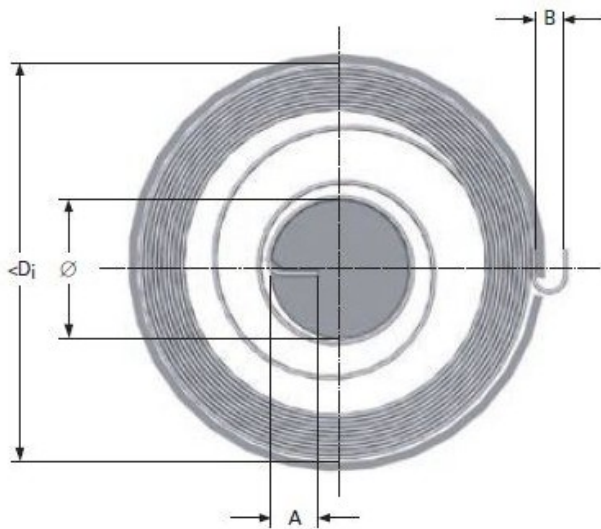

Product title:

MOTOR SPRING M16LE9453

Product image:

Product price:

€506.63

Product short description:

MOTOR SPRING M16LE9453

Product features:

INSIDE DIAMETER: 295
TOTAL COILS: 20
RAW MATERIAL THICKNESS: 1.5
BAND WIDTH: 30
SHAFT DIAMETER: 40
LEG LENGTH: 12
TORQUE: 1985
MAXIMUM TORQUE: 10200
TAIL WIDTH: 10