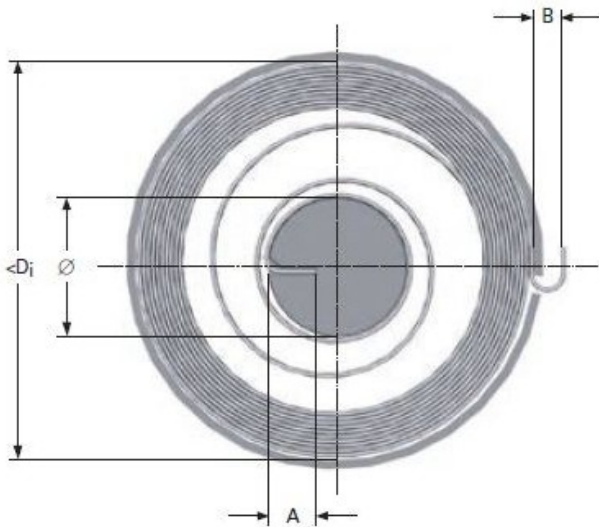

Product title:

MOTOR SPRING M16LE9450

Product image:

Product price:

€239.29

Product short description:

MOTOR SPRING M16LE9450

Product features:

INSIDE DIAMETER: 196
TOTAL COILS: 20
RAW MATERIAL THICKNESS: 1
BAND WIDTH: 25
SHAFT DIAMETER: 30
LEG LENGTH: 8
TORQUE: 738
MAXIMUM TORQUE: 3707
TAIL WIDTH: 8