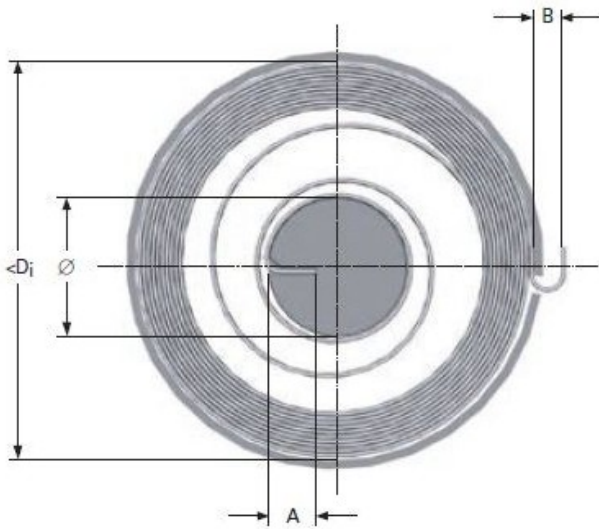

Product title:

MOTOR SPRING M16LE8994

Product image:

Product price:

€130.29

Product short description:

MOTOR SPRING M16LE8994

Product features:

INSIDE DIAMETER: 136
TOTAL COILS: 20
RAW MATERIAL THICKNESS: 0.7
BAND WIDTH: 20
SHAFT DIAMETER: 20
LEG LENGTH: 6
TORQUE: 311
MAXIMUM TORQUE: 1589
TAIL WIDTH: 6