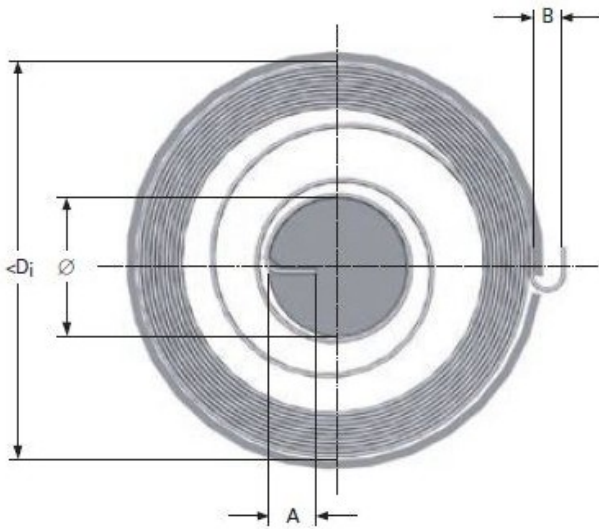

Product title:

MOTOR SPRING M16LE8993

Product image:

Product price:

€119.45

Product short description:

MOTOR SPRING M16LE8993

Product features:

INSIDE DIAMETER: 136
TOTAL COILS: 20
RAW MATERIAL THICKNESS: 0.7
BAND WIDTH: 15
SHAFT DIAMETER: 20
LEG LENGTH: 6
TORQUE: 232
MAXIMUM TORQUE: 1184
TAIL WIDTH: 6