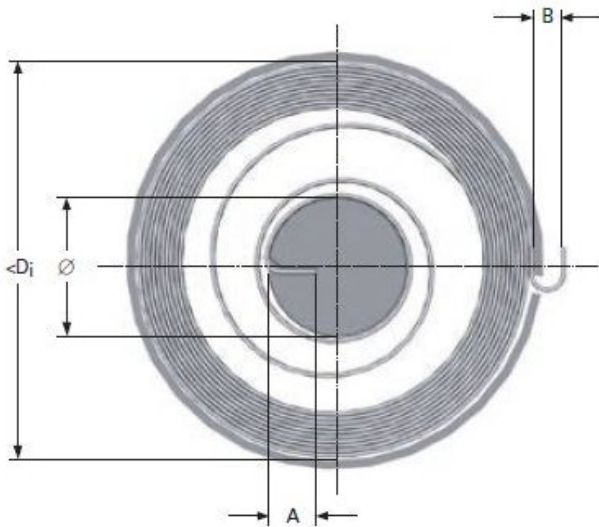

Product title:

MOTOR SPRING M16LE8976

Product image:

Product price:

€91.40

Product short description:

MOTOR SPRING M16LE8976

Product features:

INSIDE DIAMETER: 115
TOTAL COILS: 10
RAW MATERIAL THICKNESS: 0.8
BAND WIDTH: 15
SHAFT DIAMETER: 25
LEG LENGTH: 7
TORQUE: 368
MAXIMUM TORQUE: 1516
TAIL WIDTH: 6