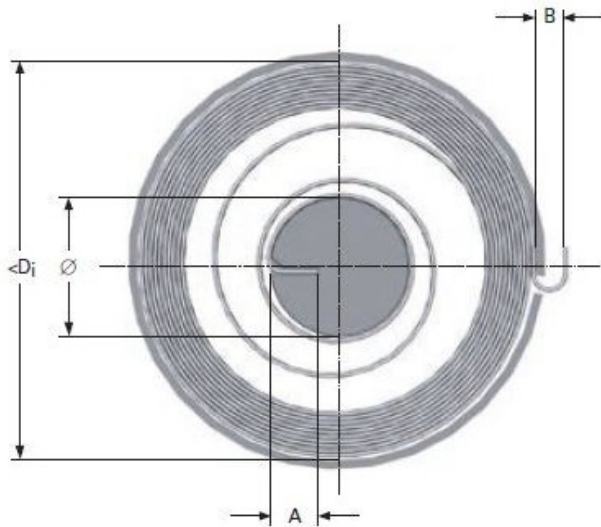

Product title:

MOTOR SPRING M16LE8968

Product image:

Product price:

€52.15

Product short description:

MOTOR SPRING M16LE8968

Product features:

INSIDE DIAMETER: 70
TOTAL COILS: 10
RAW MATERIAL THICKNESS: 0.5
BAND WIDTH: 15
SHAFT DIAMETER: 15
LEG LENGTH: 4
TORQUE: 155
MAXIMUM TORQUE: 631
TAIL WIDTH: 5