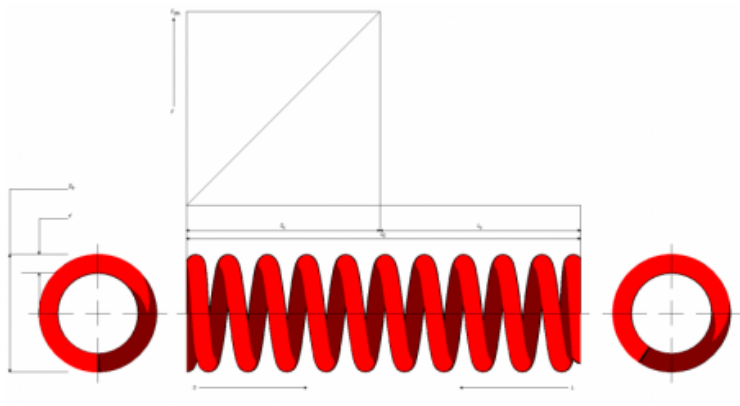

Product title:

kit 2 muelles racing spring SM220-40SR

Product image:

Product price:

€369.29

Product short description:

kit 2 muelles racing spring SM220-40SR

Product features:

MAXIMUM STROKE (SN): 84
MAX. PERMITTED SPRING FORCE IN NEWTONS (FN): 5440
FREE LENGTH: 220
INSIDE DIAMETER: 61
SPRING RATE (K): 40
RAW MATERIAL: 51CrV4
ENDS: CLOSED & GROUND
SURFACE COATING: GRAY PEARL COLOUR PAINTED