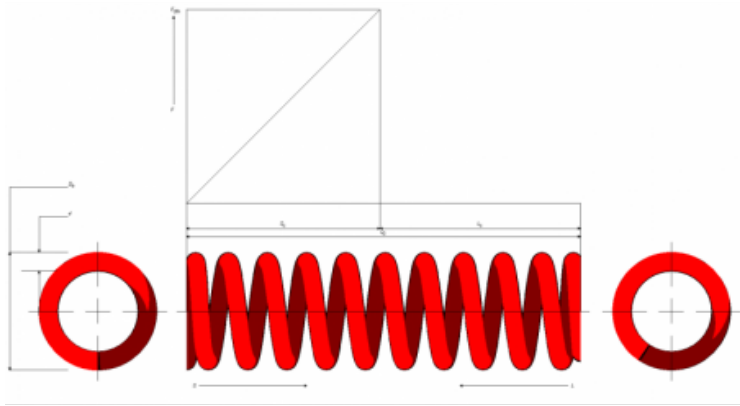

Product title:

kit 2 muelles racing spring SM200-30SR

Product image:

Product price:

€356.71

Product short description:

kit 2 muelles racing spring SM200-30SR

Product features:

MAXIMUM STROKE (SN): 70
MAX. PERMITTED SPRING FORCE IN NEWTONS (FN): 3900
FREE LENGTH: 200
INSIDE DIAMETER: 61
SPRING RATE (K): 30
RAW MATERIAL: 51CrV4
ENDS: CLOSED & GROUND
SURFACE COATING: GRAY PEARL COLOUR PAINTED