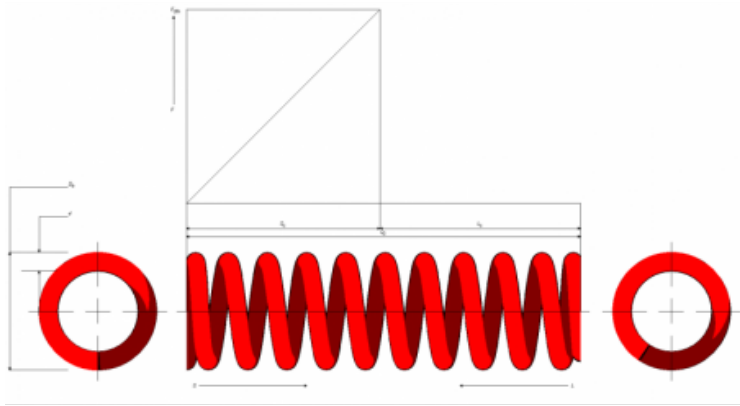

## kit 2 muelles racing spring SM150-400SR

Product image:

Product price:

**€332.02**

Product short description:

kit 2 muelles racing spring SM150-400SR

Product features:

MAXIMUM STROKE (SN): 99  
MAX. PERMITTED SPRING FORCE IN NEWTONS (FN): 20400  
FREE LENGTH: 150  
INSIDE DIAMETER: 61  
SPRING RATE (K): 400  
RAW MATERIAL: 51CrV4  
ENDS: CLOSED & GROUND  
SURFACE COATING: GRAY PEARL COLOUR PAINTED