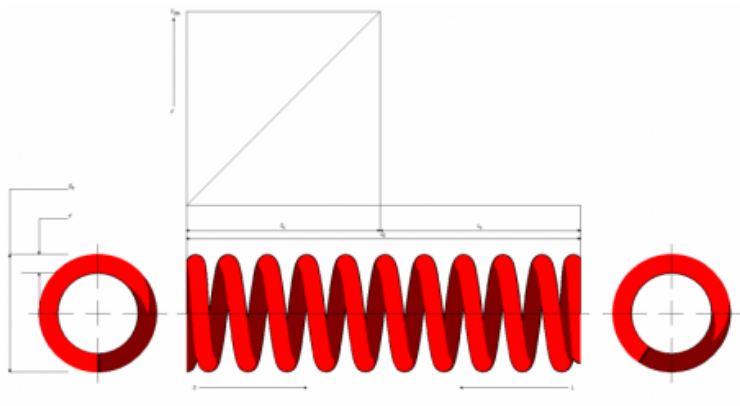

Product title:

kit 2 muelles racing spring SM150-140SR

Product image:

Product price:

€332.02

Product short description:

kit 2 muelles racing spring SM150-140SR

Product features:

MAXIMUM STROKE (SN): 73
MAX. PERMITTED SPRING FORCE IN NEWTONS (FN): 10780
FREE LENGTH: 150
INSIDE DIAMETER: 61
SPRING RATE (K): 140
RAW MATERIAL: 51CrV4
ENDS: CLOSED & GROUND
SURFACE COATING: GRAY PEARL COLOUR PAINTED