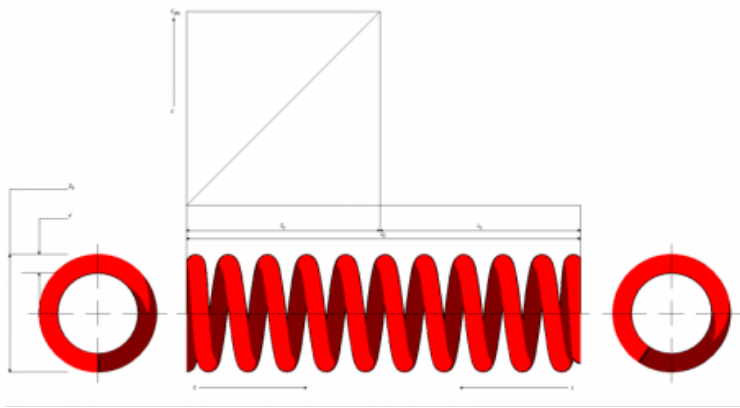

Product title:

kit 2 muelles racing spring SM140-380SR

Product image:

Product price:

€332.02

Product short description:

kit 2 muelles racing spring SM140-380SR

Product features:

MAXIMUM STROKE (SN): 93
MAX. PERMITTED SPRING FORCE IN NEWTONS (FN): 17860
FREE LENGTH: 140
INSIDE DIAMETER: 61
SPRING RATE (K): 380
RAW MATERIAL: 51CrV4
ENDS: CLOSED & GROUND
SURFACE COATING: GRAY PEARL COLOUR PAINTED