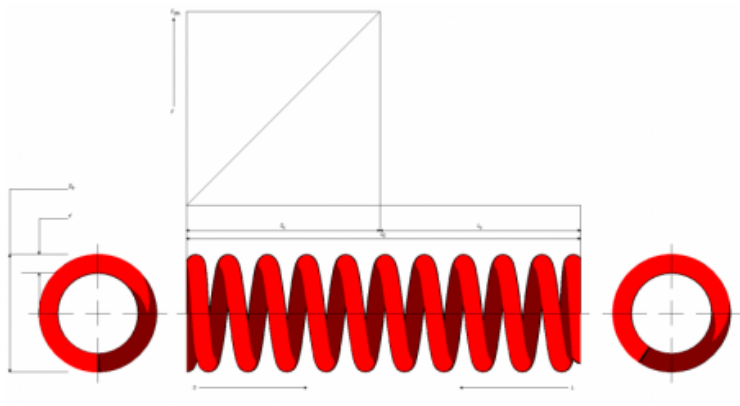

Product title:

kit 2 muelles racing spring SM140-200SR

Product image:

Product price:

€332.02

Product short description:

kit 2 muelles racing spring SM140-200SR

Product features:

MAXIMUM STROKE (SN): 79
MAX. PERMITTED SPRING FORCE IN NEWTONS (FN): 12200
FREE LENGTH: 140
INSIDE DIAMETER: 61
SPRING RATE (K): 200
RAW MATERIAL: 51CrV4
ENDS: CLOSED & GROUND
SURFACE COATING: GRAY PEARL COLOUR PAINTED