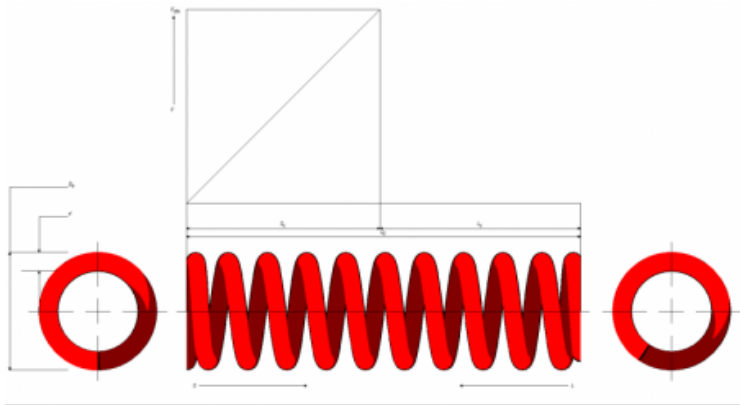

Product title:

kit 2 muelles racing spring SM140-160SR

Product image:

Product price:

€332.02

Product short description:

kit 2 muelles racing spring SM140-160SR

Product features:

MAXIMUM STROKE (SN): 68
MAX. PERMITTED SPRING FORCE IN NEWTONS (FN): 11520
FREE LENGTH: 140
INSIDE DIAMETER: 61
SPRING RATE (K): 160
RAW MATERIAL: 51CrV4
ENDS: CLOSED & GROUND
SURFACE COATING: GRAY PEARL COLOUR PAINTED