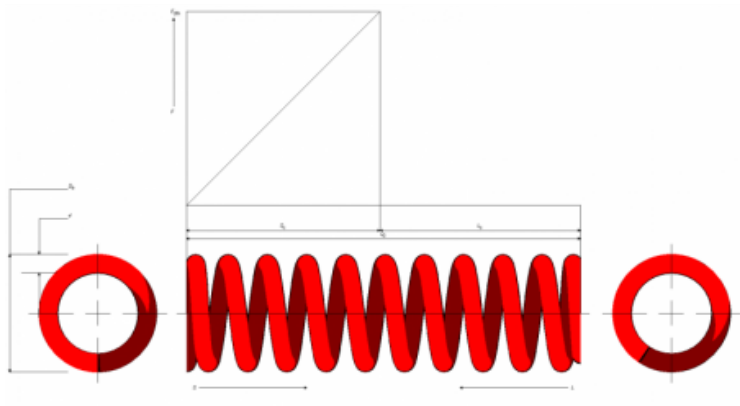

## kit 2 muelles racing spring SM140-150SR

Product image:

Product price:

**€332.02**

Product short description:

kit 2 muelles racing spring SM140-150SR

Product features:

MAXIMUM STROKE (SN): 69  
MAX. PERMITTED SPRING FORCE IN NEWTONS (FN): 10650  
FREE LENGTH: 140  
INSIDE DIAMETER: 61  
SPRING RATE (K): 150  
RAW MATERIAL: 51CrV4  
ENDS: CLOSED & GROUND  
SURFACE COATING: GRAY PEARL COLOUR PAINTED