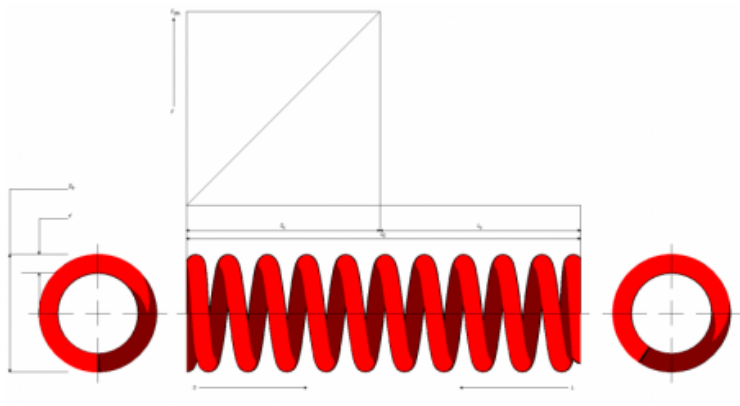

## kit 2 muelles racing spring SM100-280SR

Product image:

Product price:

**€332.02**

Product short description:

kit 2 muelles racing spring SM100-280SR

Product features:

MAXIMUM STROKE (SN): 58  
MAX. PERMITTED SPRING FORCE IN NEWTONS (FN): 11760  
FREE LENGTH: 100  
INSIDE DIAMETER: 61  
SPRING RATE (K): 280  
RAW MATERIAL: 51CrV4  
ENDS: CLOSED & GROUND  
SURFACE COATING: GRAY PEARL COLOUR PAINTED