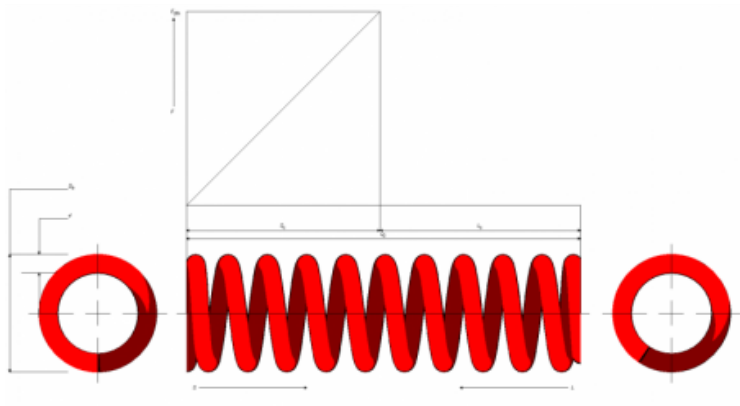

Product title:

kit 2 muelles racing spring SM100-240SR

Product image:

Product price:

€332.02

Product short description:

kit 2 muelles racing spring SM100-240SR

Product features:

MAXIMUM STROKE (SN): 57
MAX. PERMITTED SPRING FORCE IN NEWTONS (FN): 10320
FREE LENGTH: 100
INSIDE DIAMETER: 61
SPRING RATE (K): 240
RAW MATERIAL: 51CrV4
ENDS: CLOSED & GROUND
SURFACE COATING: GRAY PEARL COLOUR PAINTED