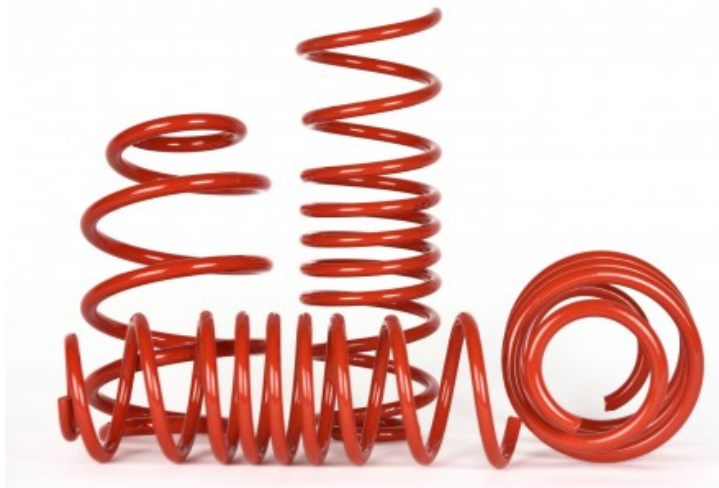

Product title:

Kit Mabilsa suspension sport Ref. MA90105 -
SUZUKI VITARA METAL TOP JLX/CABRIO JLX
ET/TA -50/50 CM.

Product image:**Product price:****€205.00****Product short description:**

KIT SPORT SUZUKI VITARA METAL TOP JLX/CABRIO
JLX

Product features:

MODEL: VITARA
BRAND MAKER: SUZUKI
CAR TYPE: METAL TOP JLX/CABRIO JLX
CAR BOX: ET/TA
YEAR: 10/1988-10/2001
COLOUR: RED
LOWERING IN MM.: 50/50
CERTIFICADO TUV: SI

Product description:

- Sport suspension springs
- This KIT is formed by 4 springs
- Made of raw material 51CrV4
- Warranty 2 years
- Red colour painted